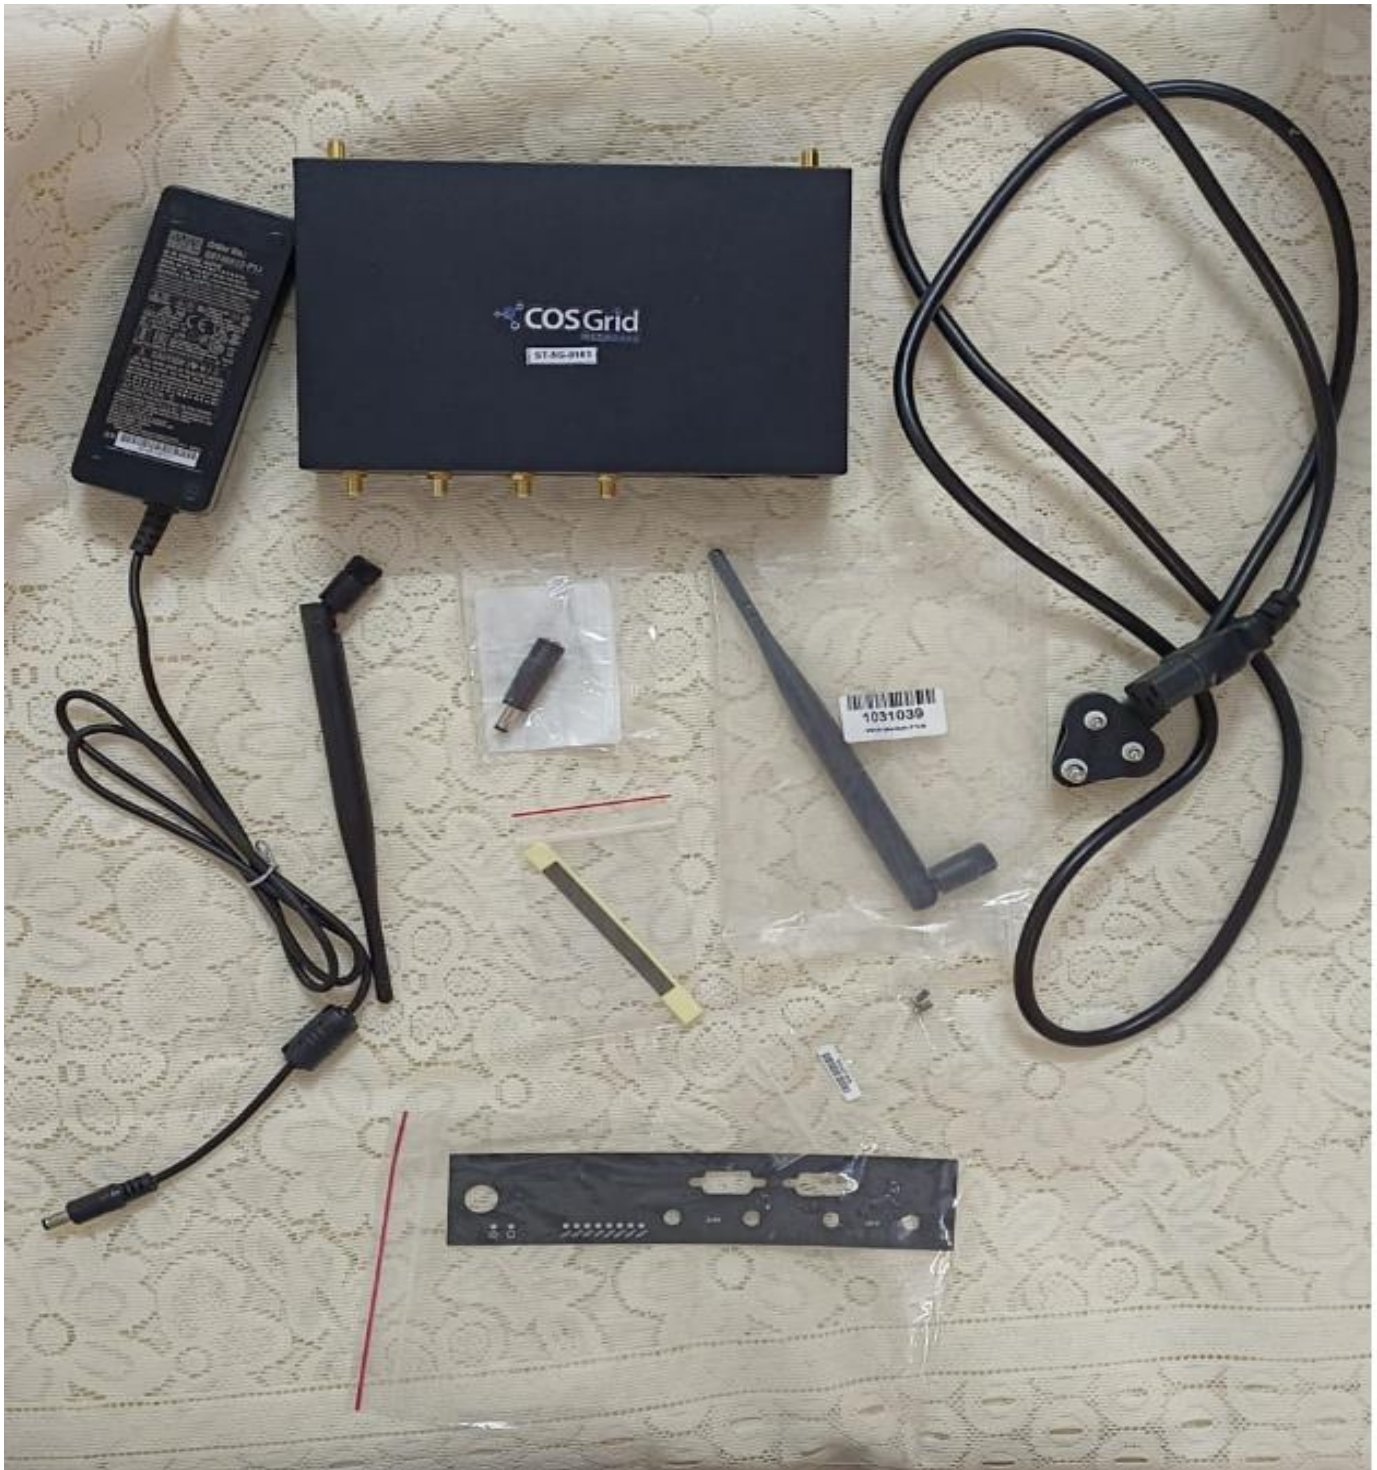

RACK WITH THE FOLLOWING COMPONENTS

- FIRST ROW** : Router with Firewall (Front), L2 Managed Network switch (Backside)
- SECOND ROW** : gNodeB (5G RADIO)
- THIRD ROW** : 5G Core (T1)
- FOURTH ROW** : T2 (Multi Access Edge Computing Server) for edge computing

FRONT VIEW

BACK VIEW

IoT GATEWAY

EVALUATION KIT

CCTV CAMERA KIT

VIRTUAL REALITY KIT

CPE SETUP

MOBILE PHONES

MONITOR WITH 32 INCH

OTHER ITEMS

TRIPOD

STAND FOR CPE

REMOTE FOR SAMSUNG MONITOR

PROGRAMMED SIMS

AC/DC ADOPTER

SENSORS

DRONE