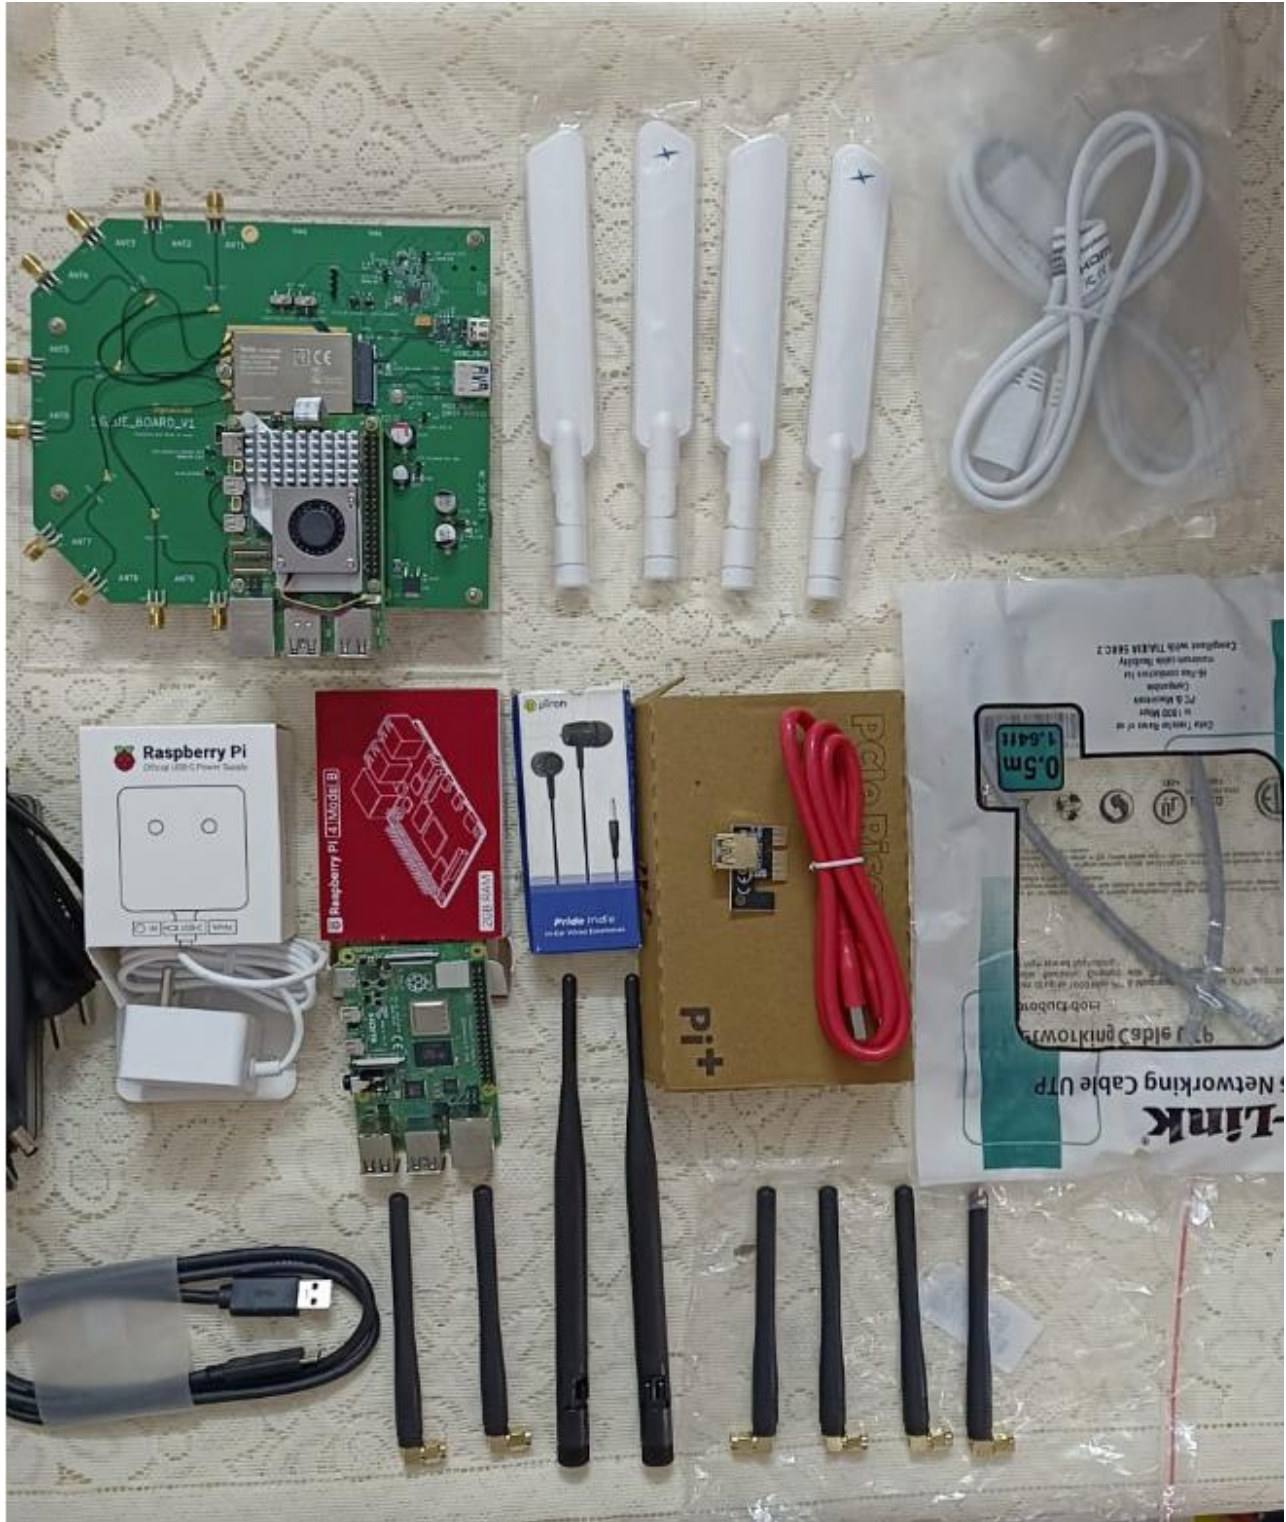

RACK WITH THE FOLLOWING COMPONENTS

- FIRST ROW** : Router with Firewall (Front), L2 Managed Network switch (Backside)
- SECOND ROW** : gNodeB (5G RADIO)
- THIRD ROW** : 5G Core (T1)
- FOURTH ROW** : T2 (Multi Access Edge Computing Server) for edge computing

FRONT VIEW

BACK VIEW

IoT GATEWAY

EVALUATION KIT

CCTV CAMERA KIT

VIRTUAL REALITY KIT

CPE SETUP

MOBILE PHONES

MONITOR WITH 32 INCH

OTHER ITEMS

TRIPOD

STAND FOR CPE

REMOTE FOR SAMSUNG MONITOR

PROGRAMMED SIMS

AC/DC ADOPTER

SENSORS

DRONE